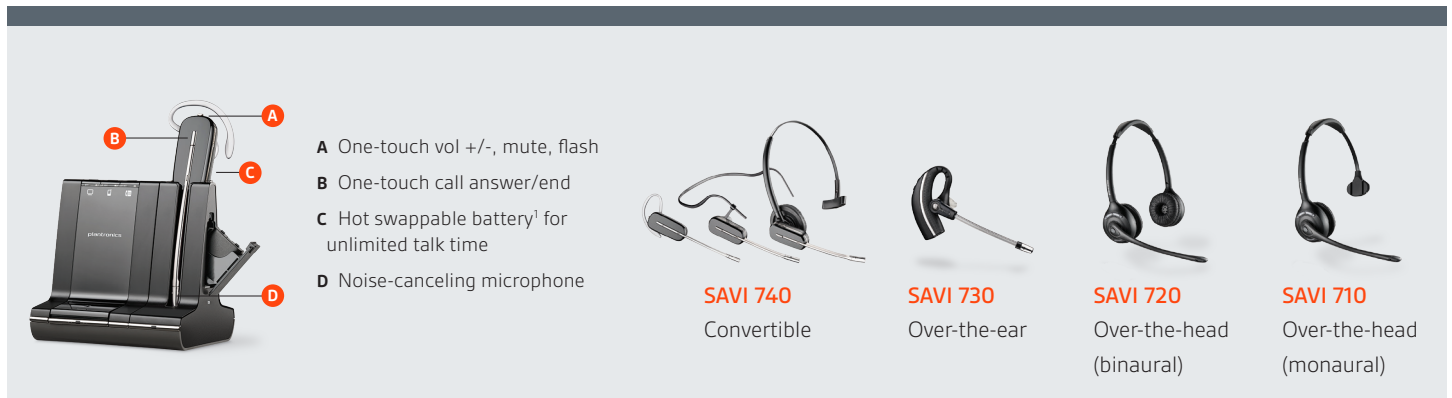

### Multiple devices. Singular control.

The Savi 700 series is changing the way productivity-focused office professionals communicate. With multi-device connectivity, an ultra-versatile convertible headset, and up to 350 feet of wireless range, now you can easily manage PC, mobile and desk phone calls with the most intelligent wireless headset system on the market.

# SAVI 700 SERIES

- A** One-touch vol +/-, mute, flash
- B** One-touch call answer/end
- C** Hot swappable battery<sup>1</sup> for unlimited talk time
- D** Noise-canceling microphone

**SAVI 740**  
Convertible

## SUPERIOR CALL MANAGEMENT

- 3-way connectivity to easily switch and mix PC, mobile, and desk phone audio
- Automatically routes mobile audio to whichever device you pick up
- Easily transfer audio between headset and mobile phone to take calls on-the-road
- UC presence automatically updated when on a PC, mobile, or desk phone call
- Energy efficient adaptive power system optimizes for range and talk time
- Conference in up to three additional headsets and guests can continue through multiple calls

## SAVI 740 INNOVATIVE DESIGN

- Lightest DECT wireless headset on the market
- Three comfortable wearing styles
- Hot swappable battery<sup>1</sup> for unlimited talk time